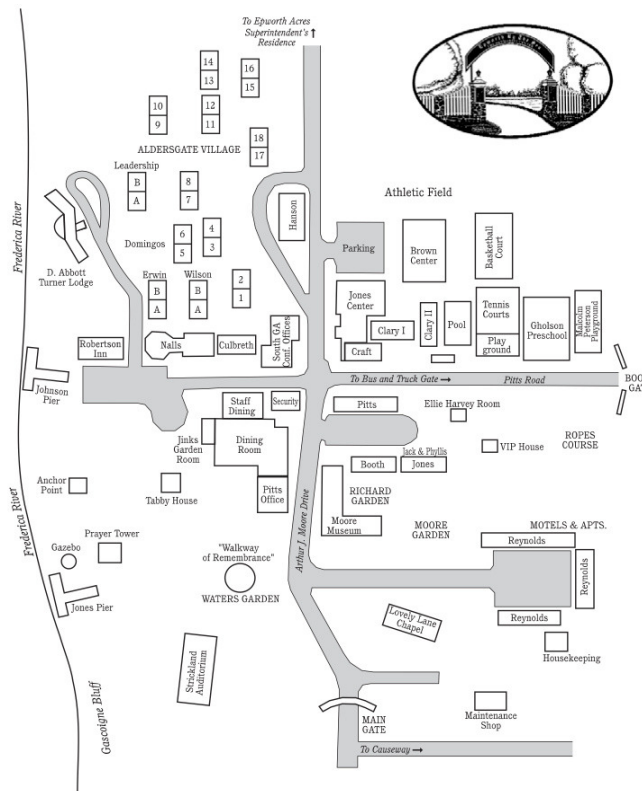

CHURCH TIME

THIS WILL BE 45 MIN - 1 HOUR SCHEDULED TIME ON SATURDAY MORNING AND EVENING AFTER THE MAIN SESSIONS TO DEBRIEF WITH YOUR GROUP ABOUT THE BIG IDEA AND HOW TO APPLY THAT TO THEIR DAILY LIVES. A SEPARATE RESOURCE WILL BE AVAILABLE TO HELP PLAN THIS TIME IF DESIRED. LEADERS, FEEL FREE TO GET CREATIVE AND TAILOR THIS TIME TO BEST FIT YOUR GROUP. PICK A SPOT AROUND EPWORTH TO GATHER & SHARE. FACILITATE THIS TIME AND KNOW THIS IS A GREAT CHANCE TO LISTEN TO AND ENCOURAGE THE HEARTS OF YOUR KIDS. END YOUR TIME PRAYING TOGETHER.

ON STAGE

FORREST DAVIS

HEY YA BRANDON RUSHIN

SHAWN WALDEN

THEME VERSE

HAVE I NOT COMMANDED YOU?
BE STRONG AND COURAGEOUS.
DO NOT BE AFRAID; DO NOT BE
DISCOURAGED, FOR THE LORD
YOUR GOD WILL BE WITH YOU
WHEREVER YOU GO.

JOSHUA 1:9

DEVOTIONS

ON SATURDAY AND SUNDAY MORNINGS, EACH KIDZQUEST PARTICIPANT WILL HAVE THE OPPORTUNITY TO SPEND SOME QUIET TIME READING GOD'S WORD AND PRAYING FOR THE DAY AHEAD. THIS IS A GREAT TIME TO MODEL FOR THEM WHAT IT'S LIKE TO START THE DAY WITH GOD! RESOURCES AVAILABLE IN YOUR WELCOME PACKET.

EBTS MAP

BIG IDEAS

EACH MAIN SESSION HAS A BIG IDEA - A THEME THAT WILL RESONATE THROUGHOUT, EITHER BLATANTLY OR THROUGH THE CREATIVE MEANS BY WHICH WE WORSHIP (MUSIC, VIDEOS, GAMES, MESSAGE, ETC). DEVOTIONS AND CHURCH TIME ALSO MATCH UP TO THESE BIG IDEAS TO HELP REINFORCE THEM.

SESSION 1: FRIDAY NIGHT

STAND TALL

SESSION 2: SATURDAY MORNING

BE UNIQUE

SESSION 3: SATURDAY NIGHT

LIVE FREE

SESSION 4: SUNDAY MORNING

REMEMBER

FREE TIME OPTIONS

AT EPWORTH:

- ZOO DISPLAY AND ANIMAL INTERACTION
- METHODIST MUSEUM
  WWW.METHODISTMOOREMUSEUM.ORG
- ROPES COURSE
  WWW.ADVENTUREMINISTRIES.ORG
- SWIMMING POOL (WEATHER PERMITTING)

AROUND SSI, BRUNSWICK, JEKYL:

- ST. SIMONS ISLAND BEACH, VILLAGE/PIER, PUTT PUTT
- FORT FREDERICA - WWW.NPS.GOV/FOFR
- JEKYL ISLAND (DRIFTWOOD BEACH, SEA TURTLE CENTER) WWW.GEORGIASEATURTLECENTER.ORG
- MOVIES - WWW.GEORGIAATHEATRECOMPANY.COM
- BOWLING - WWW.TGISTRIKEZONE.COM